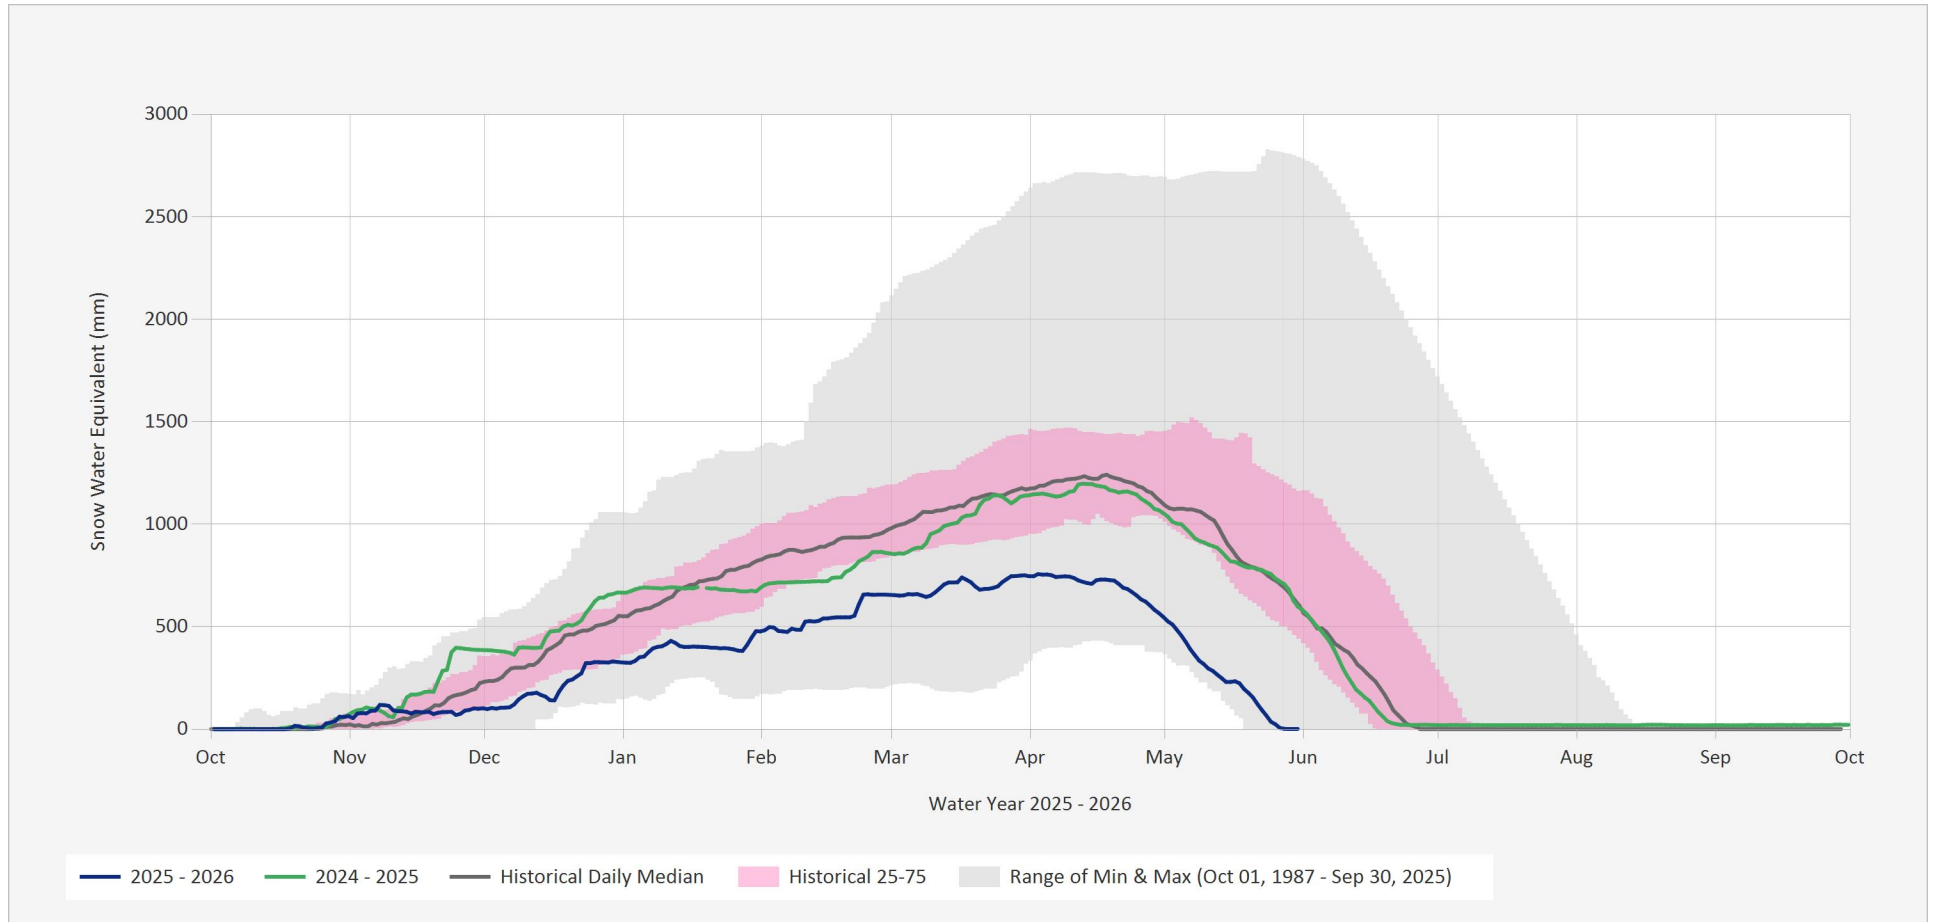

Automated Snow Weather Station Graph

May 31, 2026 | 1 of 1

Snow.3B17P.Automated Snow Weather Station Graph

Source Data: SW.Daily@3B17P

Location: Wolf River Upper, Latitude: 49.7041389, Longitude: -125.67925, Elevation: : 1490 m

Statistics are based on the period of record prior to the current Water Year

Statistics are only displayed for locations with at least two years of data

Automated Snow Weather Station Graph is only available for Active locations