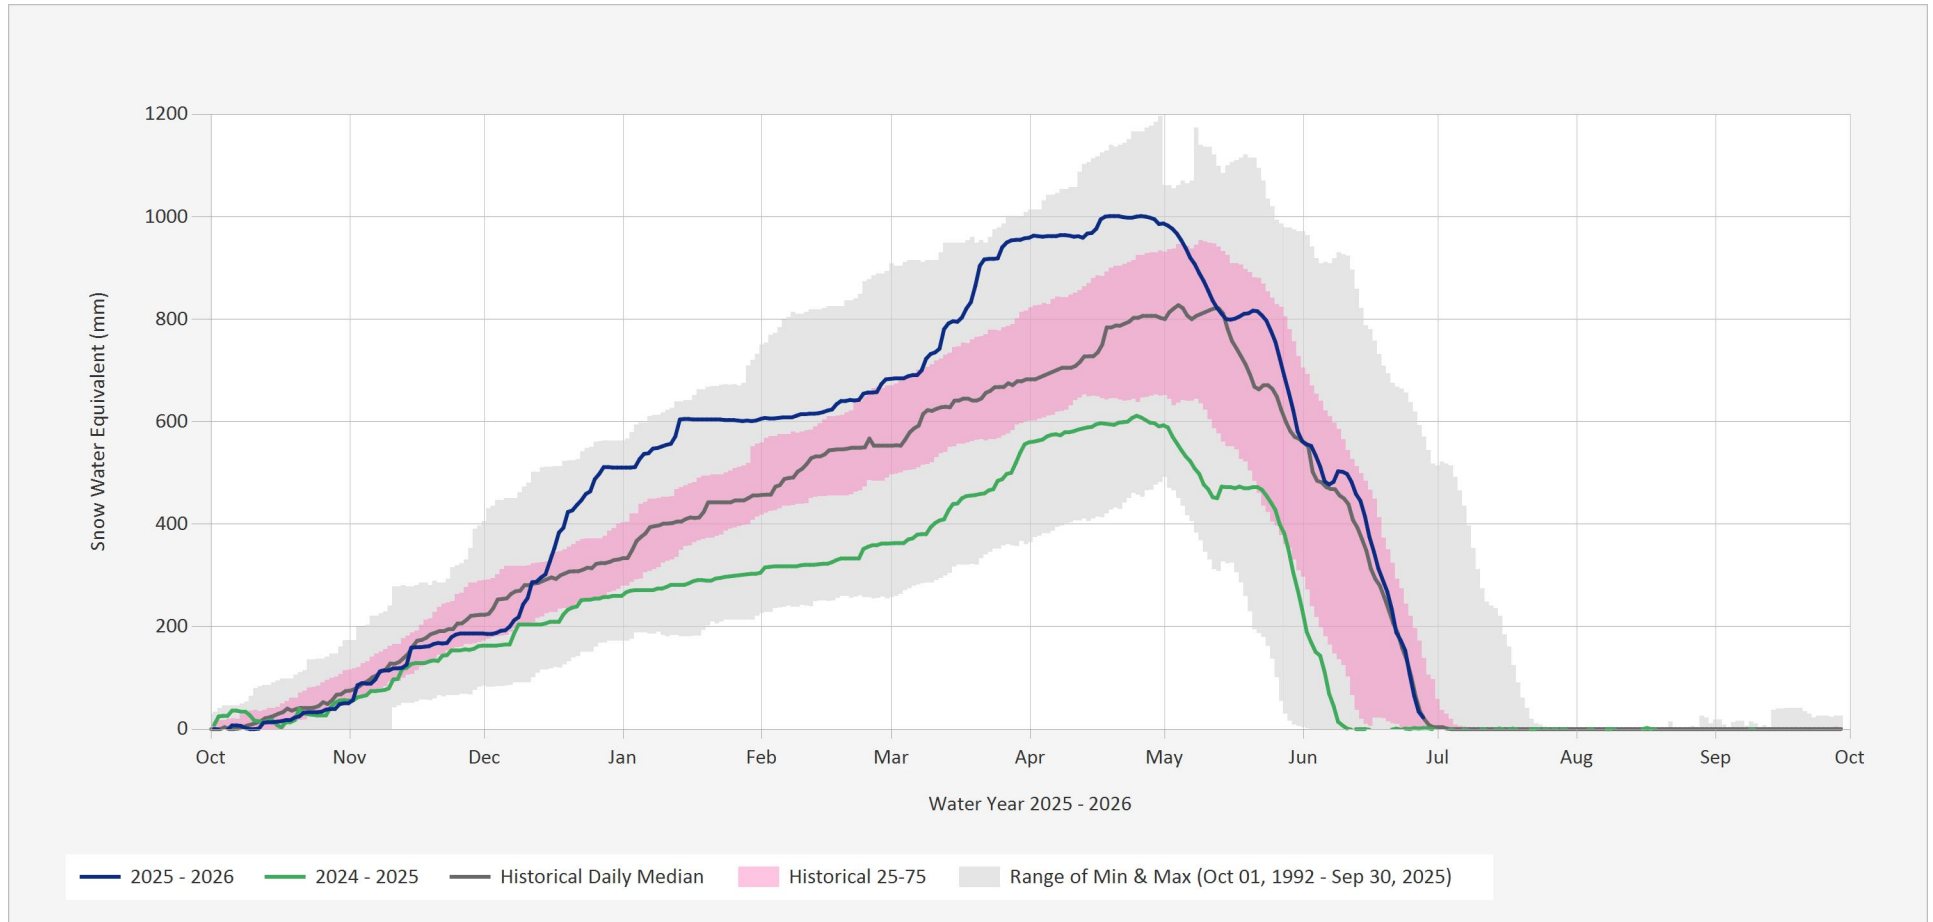

Automated Snow Weather Station Graph

Jun 28, 2026 | 1 of 1

Snow.2C14P.Automated Snow Weather Station Graph

Source Data: SW.Daily@2C14P

Location: Floe Lake, Latitude: 51.0599167, Longitude: -116.1371167, Elevation: : 2090 m

Statistics are based on the period of record prior to the current Water Year
 Statistics are only displayed for locations with at least two years of data
 Automated Snow Weather Station Graph is only available for Active locations