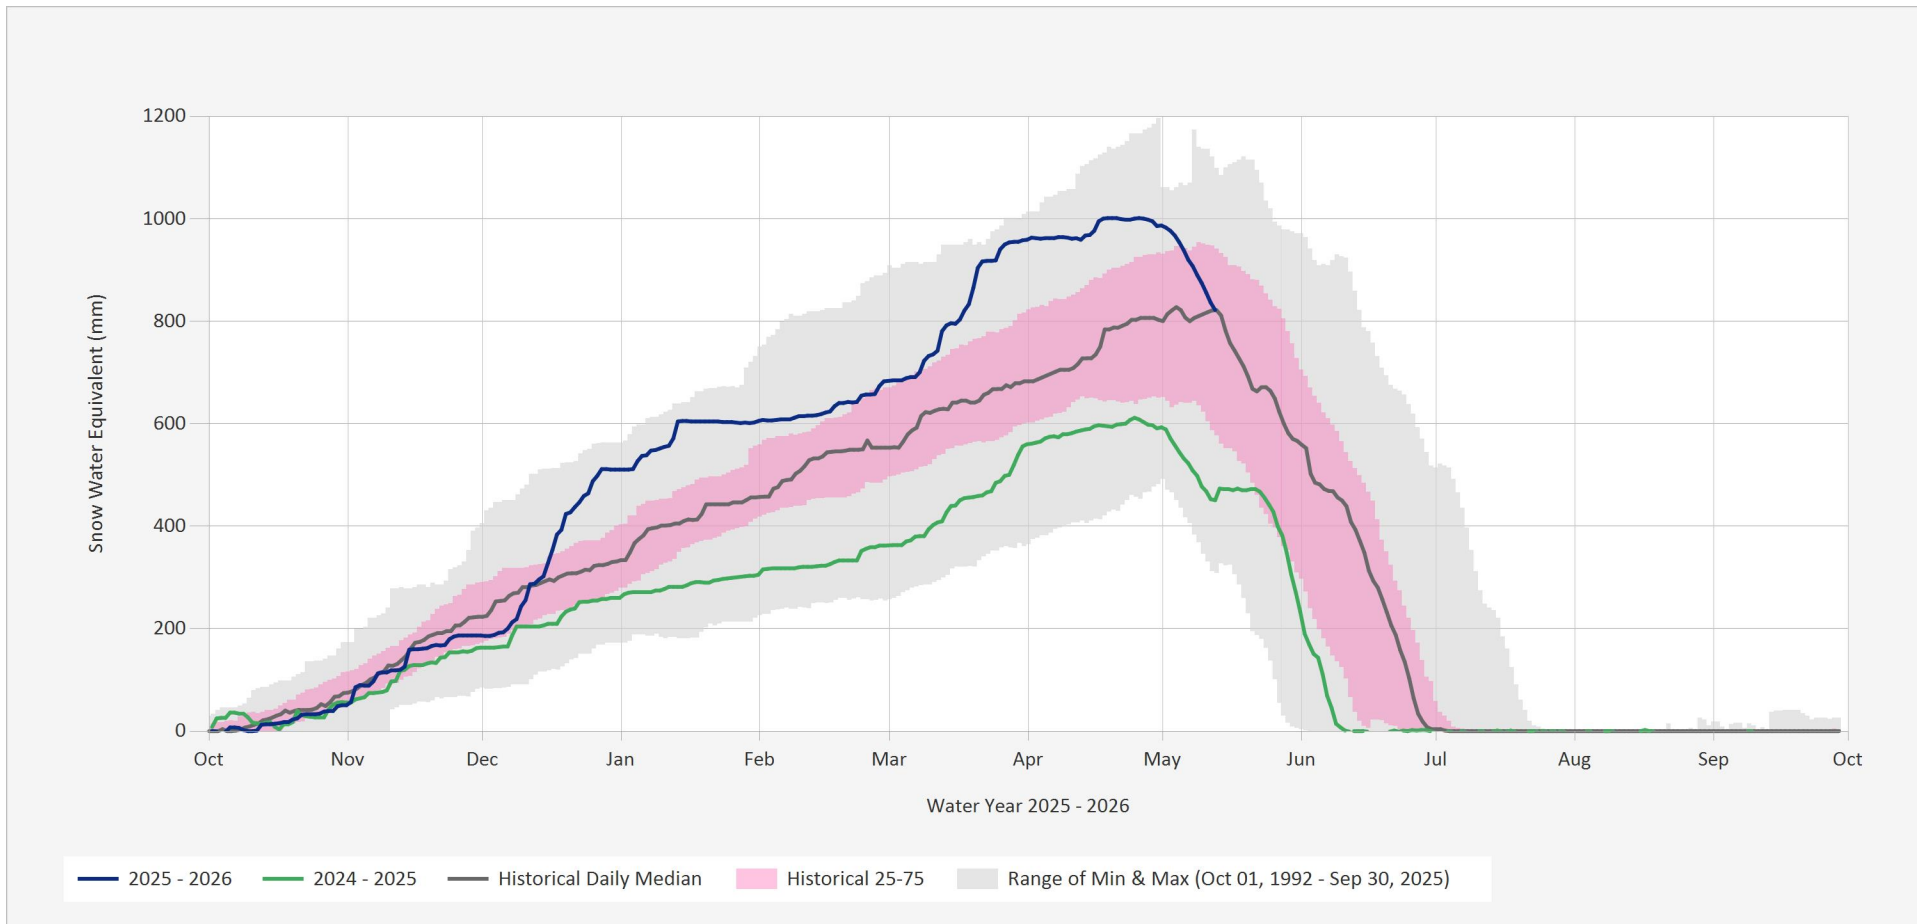

Automated Snow Weather Station Graph

May 13, 2026 | 1 of 1

Snow.2C14P.Automated Snow Weather Station Graph

Source Data: SW.Daily@2C14P

Location: Floe Lake, Latitude: 51.0599167, Longitude: -116.1371167, Elevation: : 2090 m

Statistics are based on the period of record prior to the current Water Year
 Statistics are only displayed for locations with at least two years of data
 Automated Snow Weather Station Graph is only available for Active locations